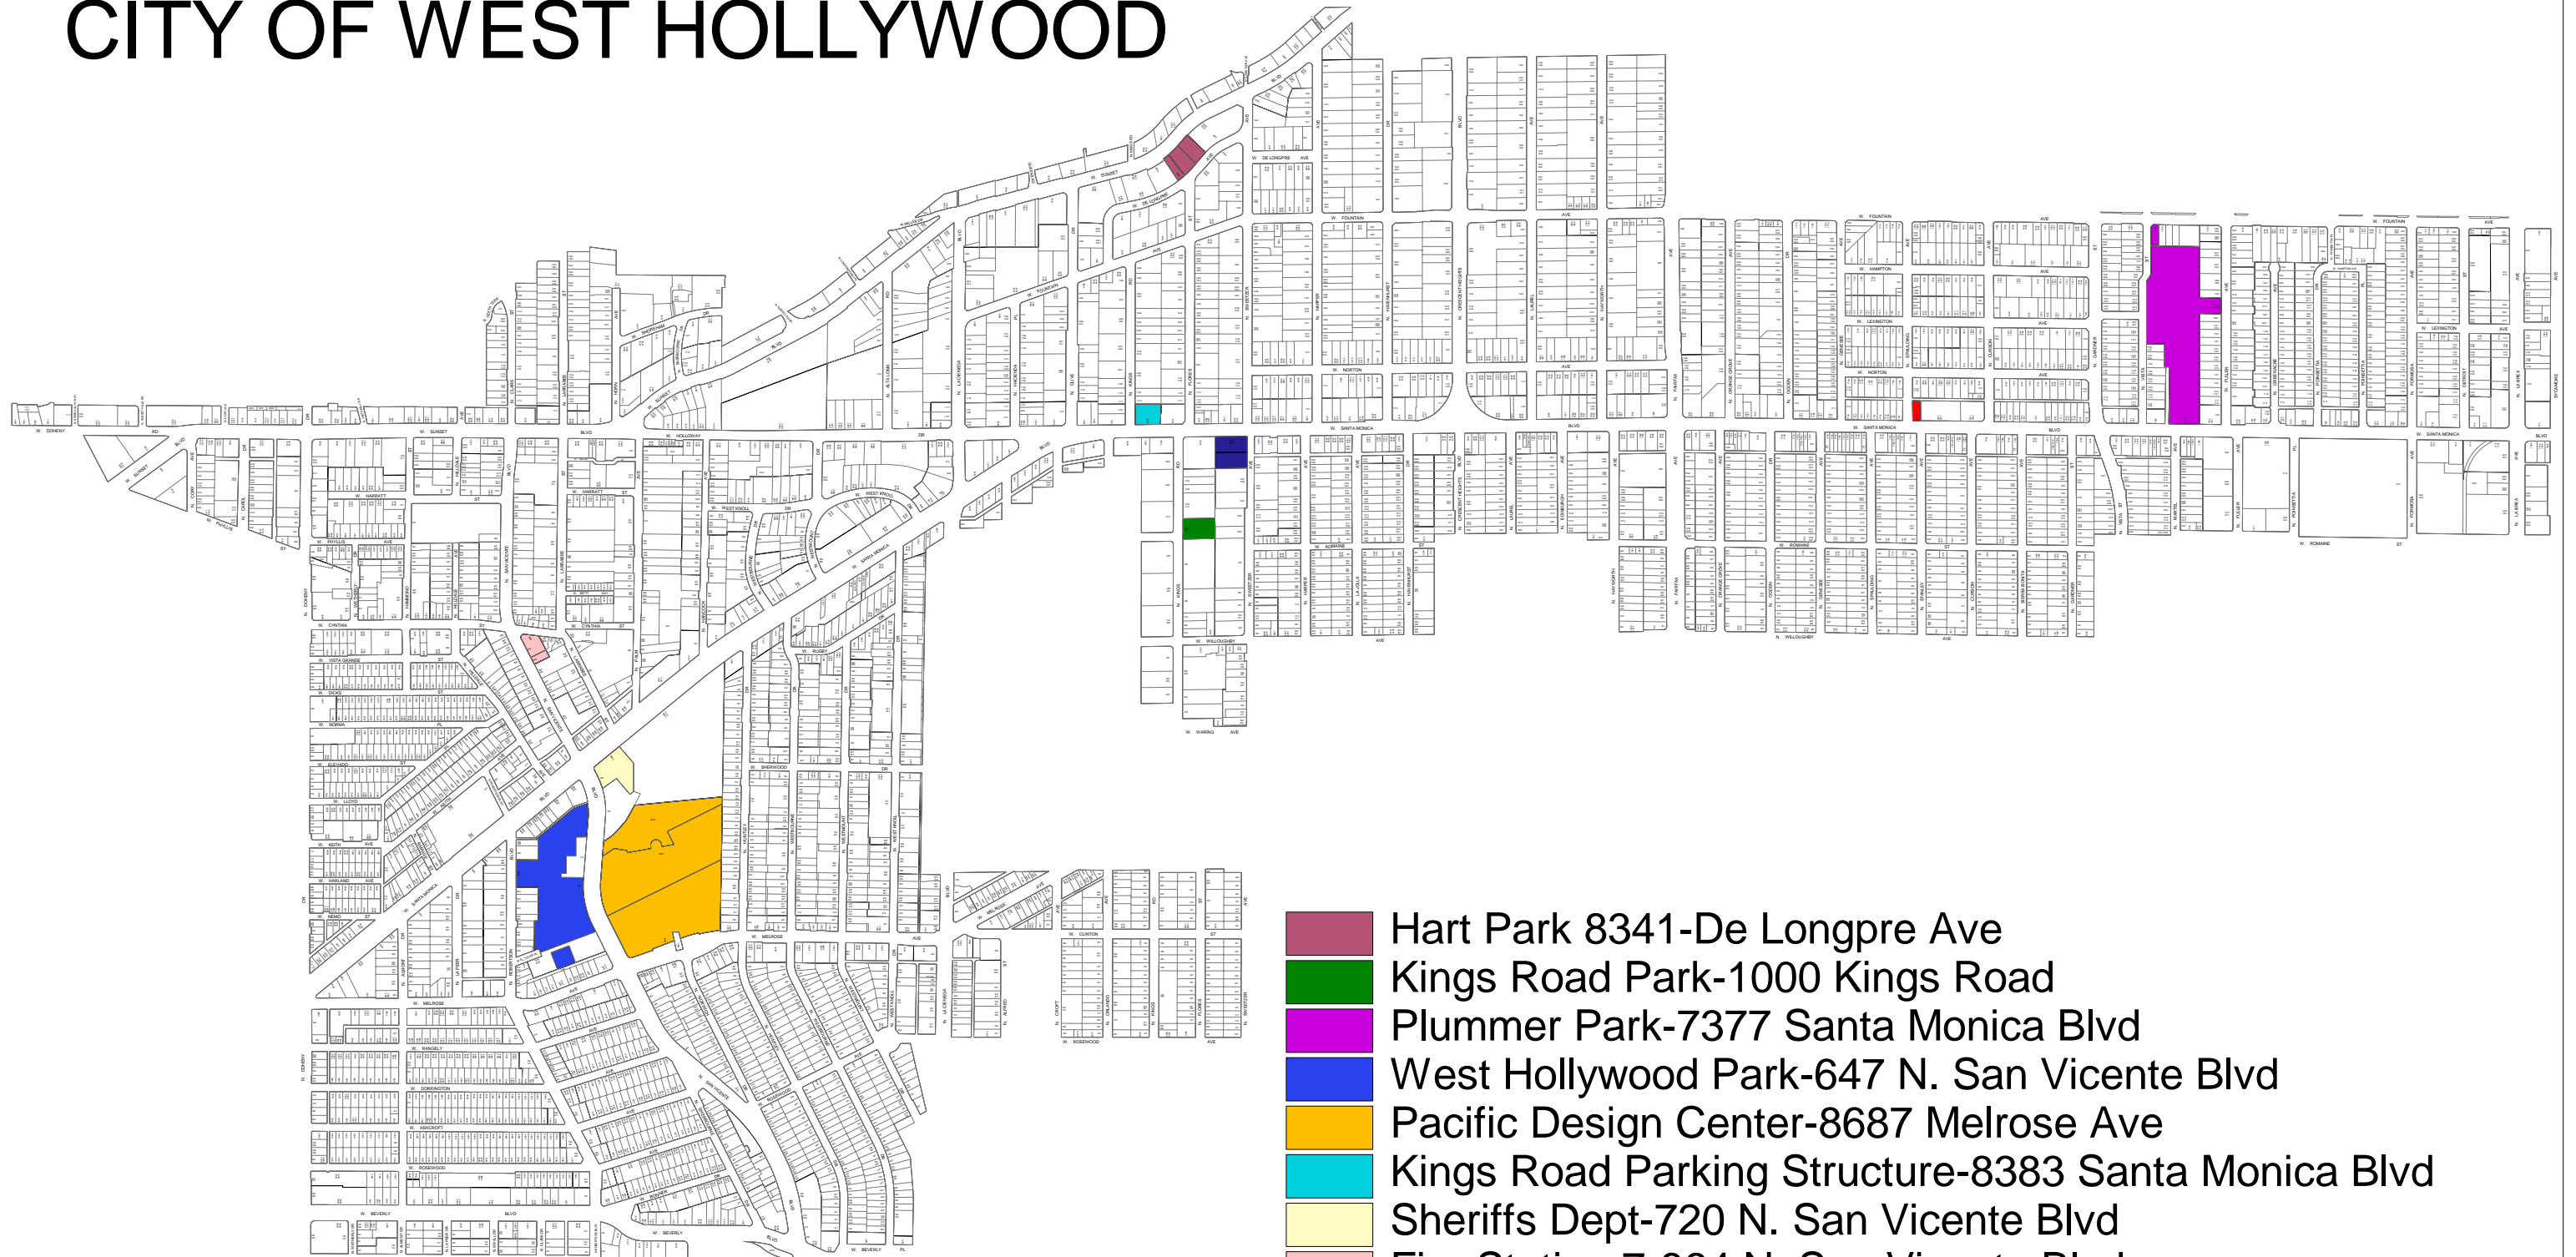

# CITY OF WEST HOLLYWOOD

- Hart Park 8341-De Longpre Ave
- Kings Road Park-1000 Kings Road
- Plummer Park-7377 Santa Monica Blvd
- West Hollywood Park-647 N. San Vicente Blvd
- Pacific Design Center-8687 Melrose Ave
- Kings Road Parking Structure-8383 Santa Monica Blvd
- Sheriff's Dept-720 N. San Vicente Blvd
- Fire Station 7-864 N. San Vicente Blvd
- Fire Station 8-7643 Santa Monica Blvd
- City Hall-8300 Santa Monica Blvd