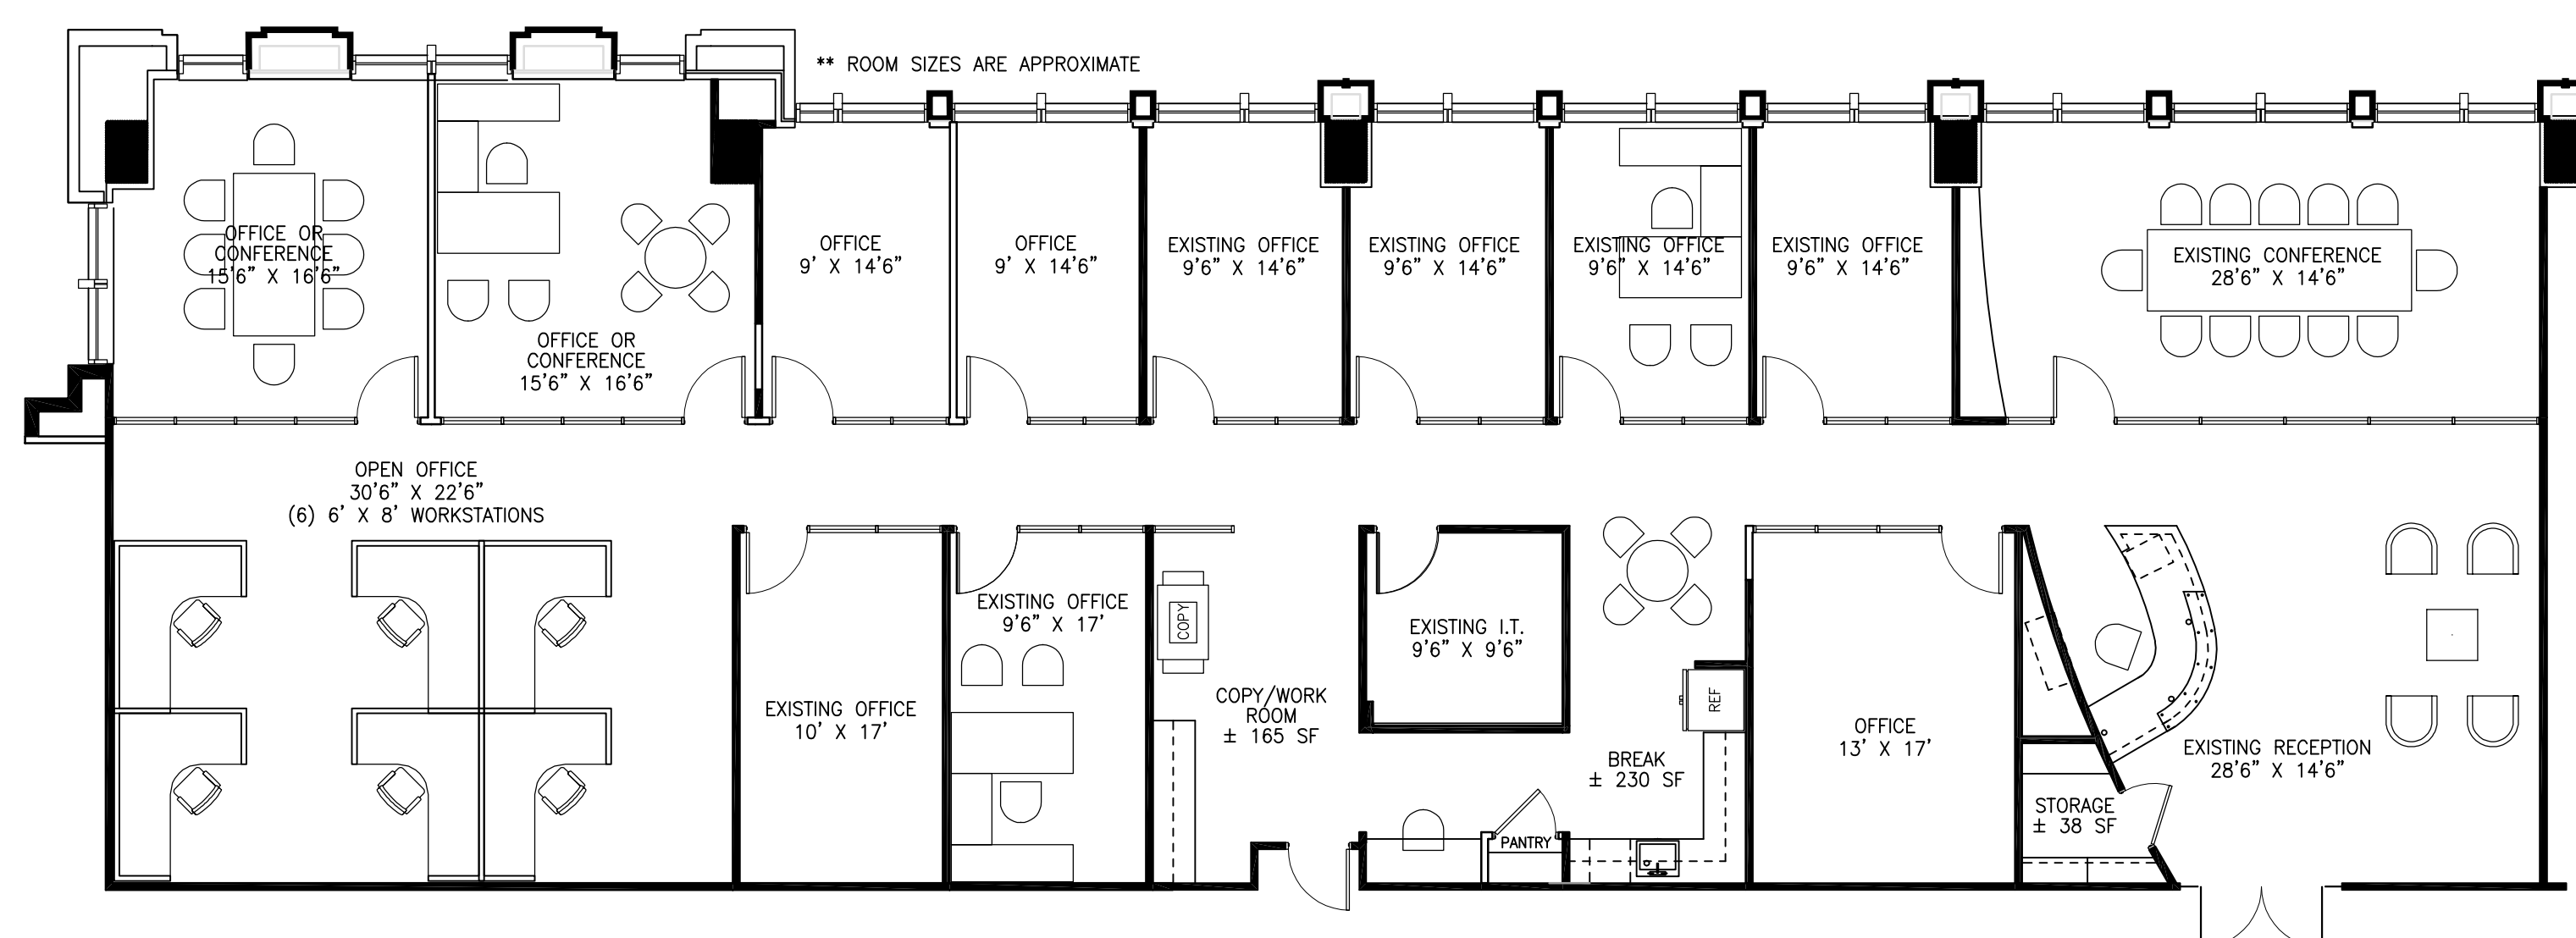

5080 Spectrum Drive
Suite 115 East
Addison, TX 75001
T: 972.385.3991
interprisedesign.com

**ROSEWOOD
COURT**

2101 CEDAR SPRINGS RD
DALLAS, TX 75201

1 OPTION A
SCALE: 1/8"=1'-0"

2 OPTION B
SCALE: 1/8"=1'-0"

4 OPTION B ALTERNATE
SCALE: 1/8"=1'-0"

3 OPTION C
SCALE: 1/8"=1'-0"

12TH FLOOR
KEY PLAN

NO.	ISSUED FOR	DATE
1	REVIEW	08-18-16
2	PRICING	
3	ENGINEERING	
4	TAS REVIEW	
5	BID	
6	CONSTRUCTION	
7	REVISION	08-22-16