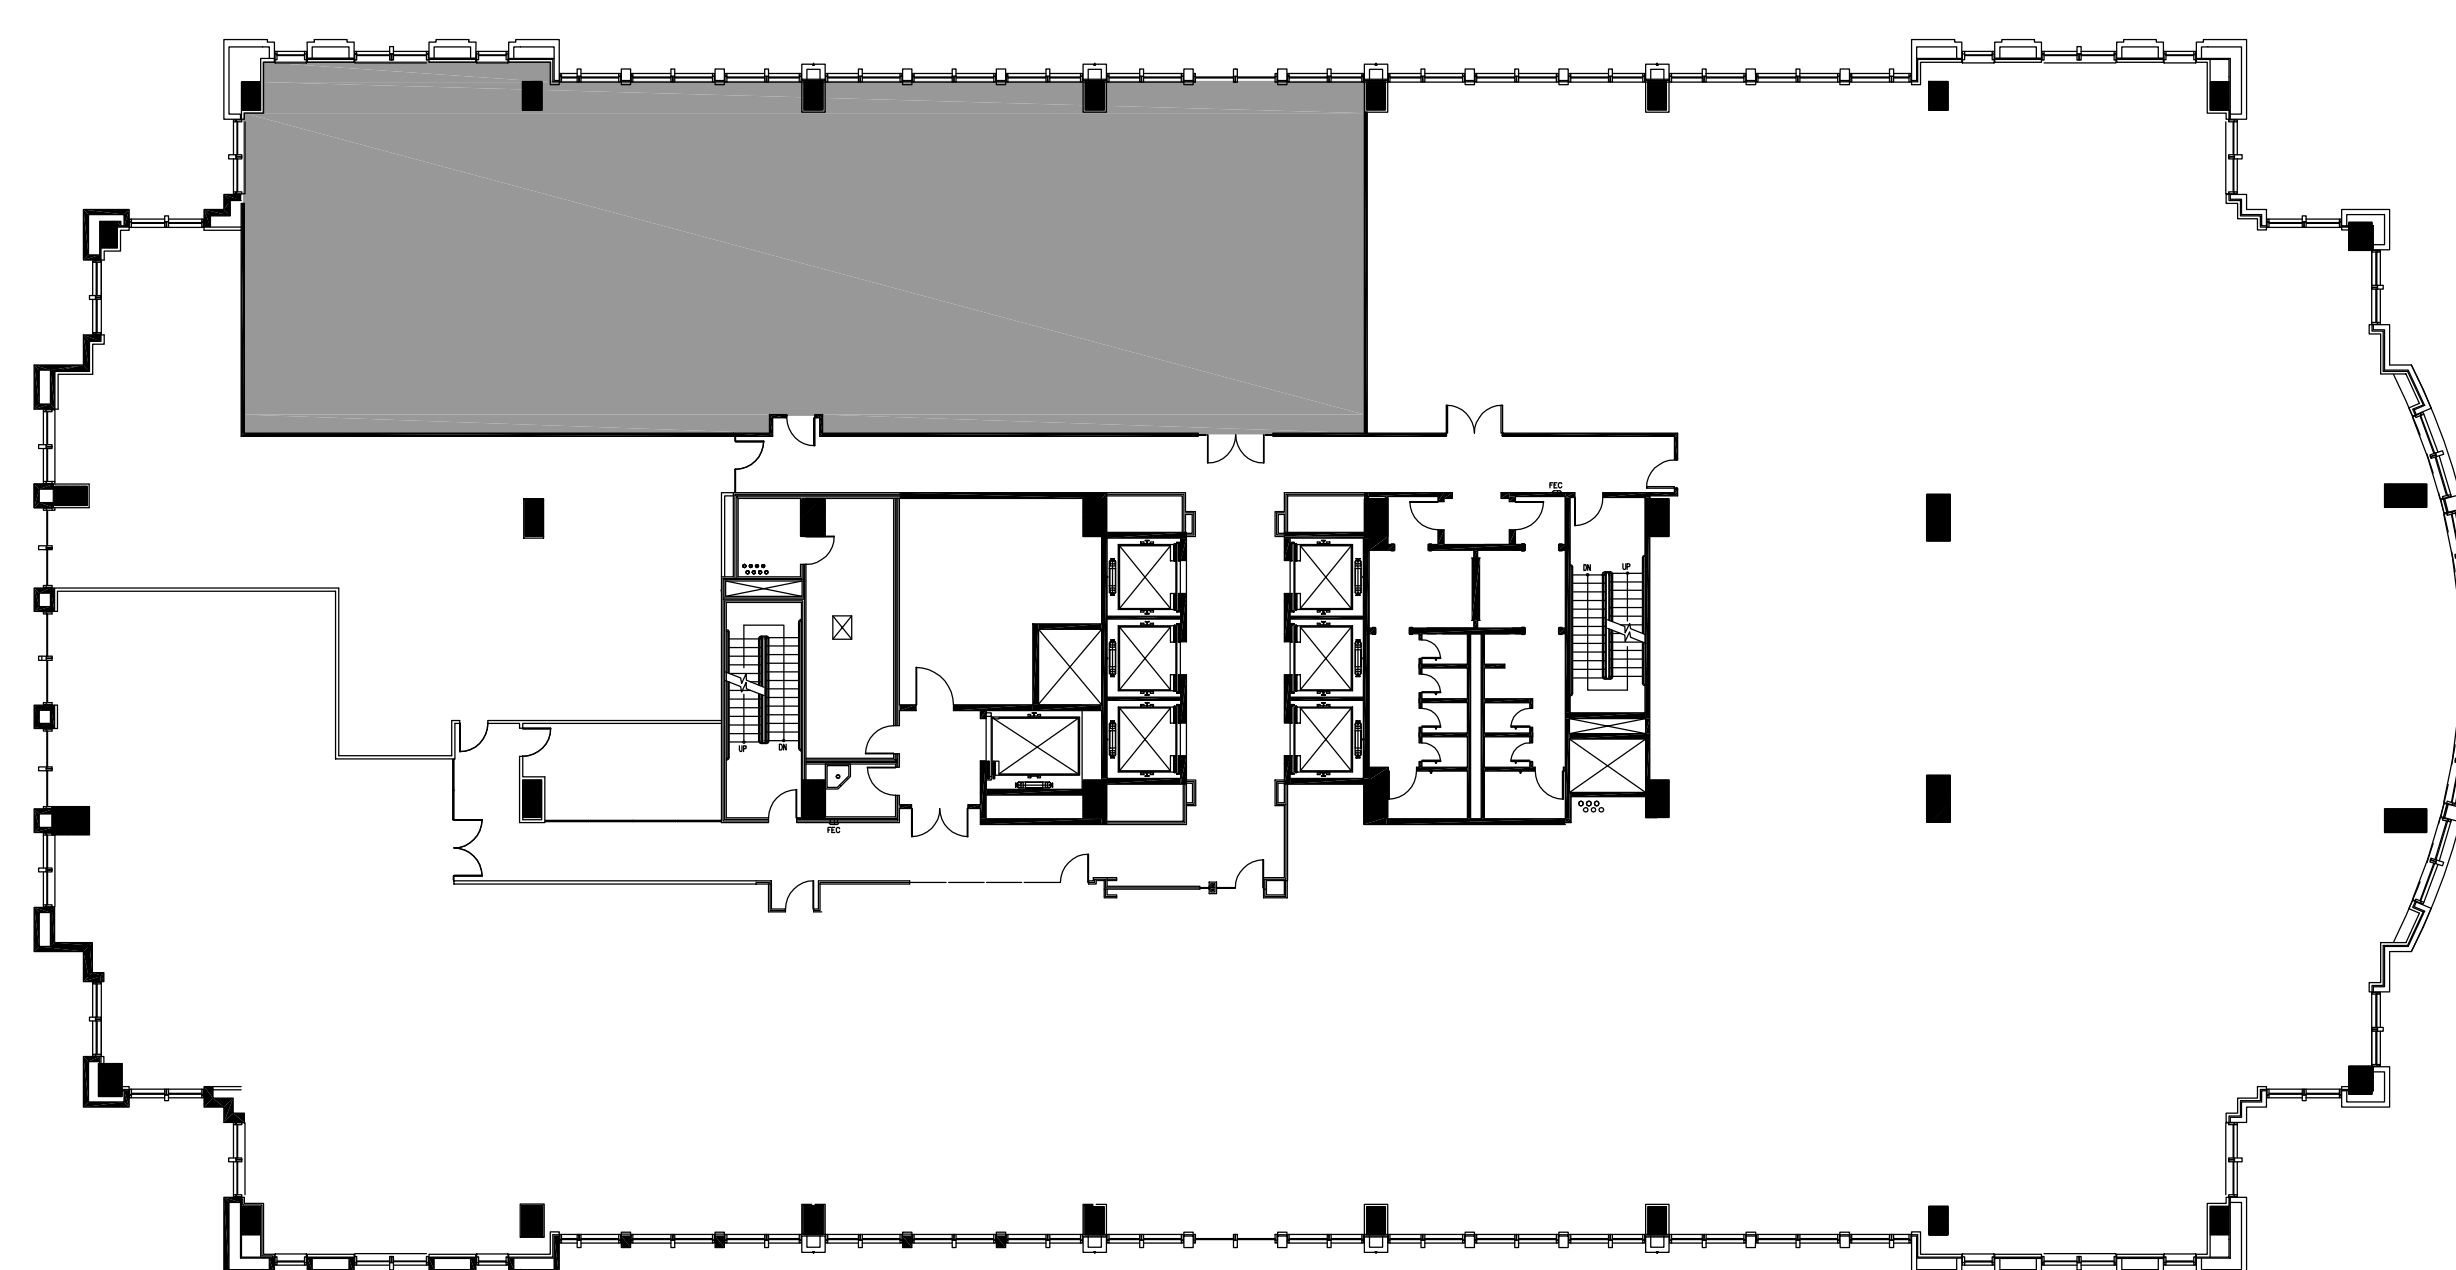

5080 Spectrum Drive
Suite 115 East
Addison, TX 75001
T: 972.385.3991
interprisedesign.com

**ROSEWOOD
COURT**

2101 CEDAR SPRINGS RD
DALLAS, TX 75201

1 OPTION A
SCALE: 1/8"=1'-0"

2 OPTION B
SCALE: 1/8"=1'-0"

4 OPTION B ALTERNATE
SCALE: 1/8"=1'-0"

3 OPTION C
SCALE: 1/8"=1'-0"

12TH FLOOR
KEY PLAN

NO.	ISSUED FOR	DATE
1	REVIEW	08-18-16
2	PRICING	
3	ENGINEERING	
4	TAS REVIEW	
5	BID	
6	CONSTRUCTION	
7	REVISION	08-22-16