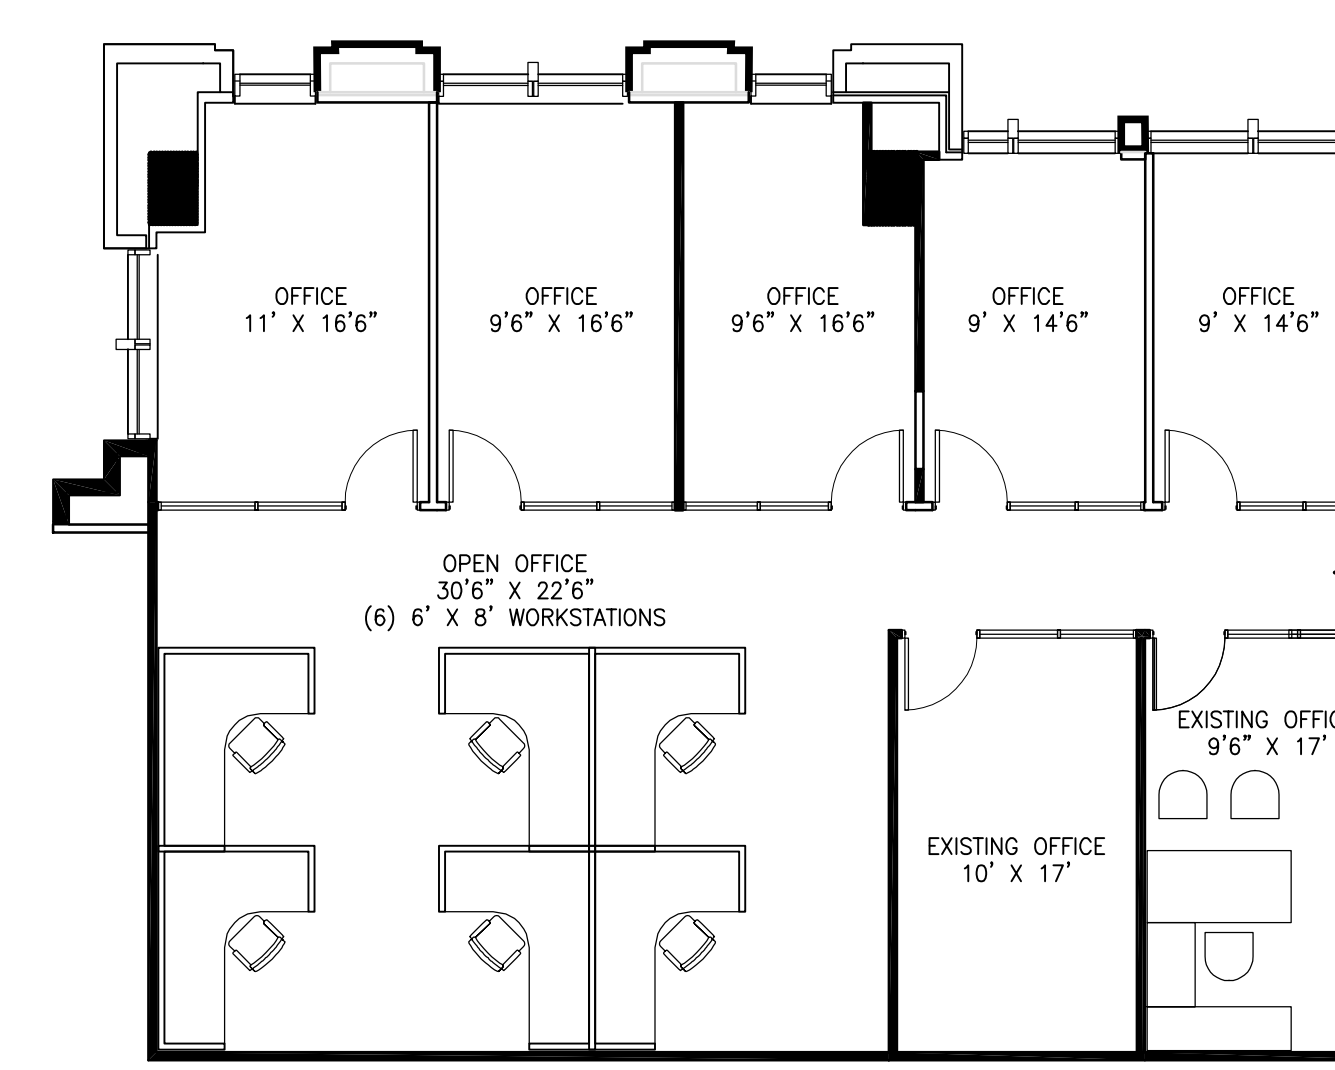

5080 Spectrum Drive
Suite 115 East
Addison, TX 75001
T: 972.385.3991
interprisedesign.com

**ROSEWOOD
COURT**

2101 CEDAR SPRINGS RD
DALLAS, TX 75201

1 OPTION A
SCALE: 1/8"=1'-0"

2 OPTION B
SCALE: 1/8"=1'-0"

4 OPTION B ALTERNATE
SCALE: 1/8"=1'-0"

3 OPTION C
SCALE: 1/8"=1'-0"

12TH FLOOR
KEY PLAN

NO.	ISSUED FOR	DATE
1	REVIEW	08-18-16
2	PRICING	
3	ENGINEERING	
4	TAS REVIEW	
5	BID	
6	CONSTRUCTION	
7	REVISION	08-22-16