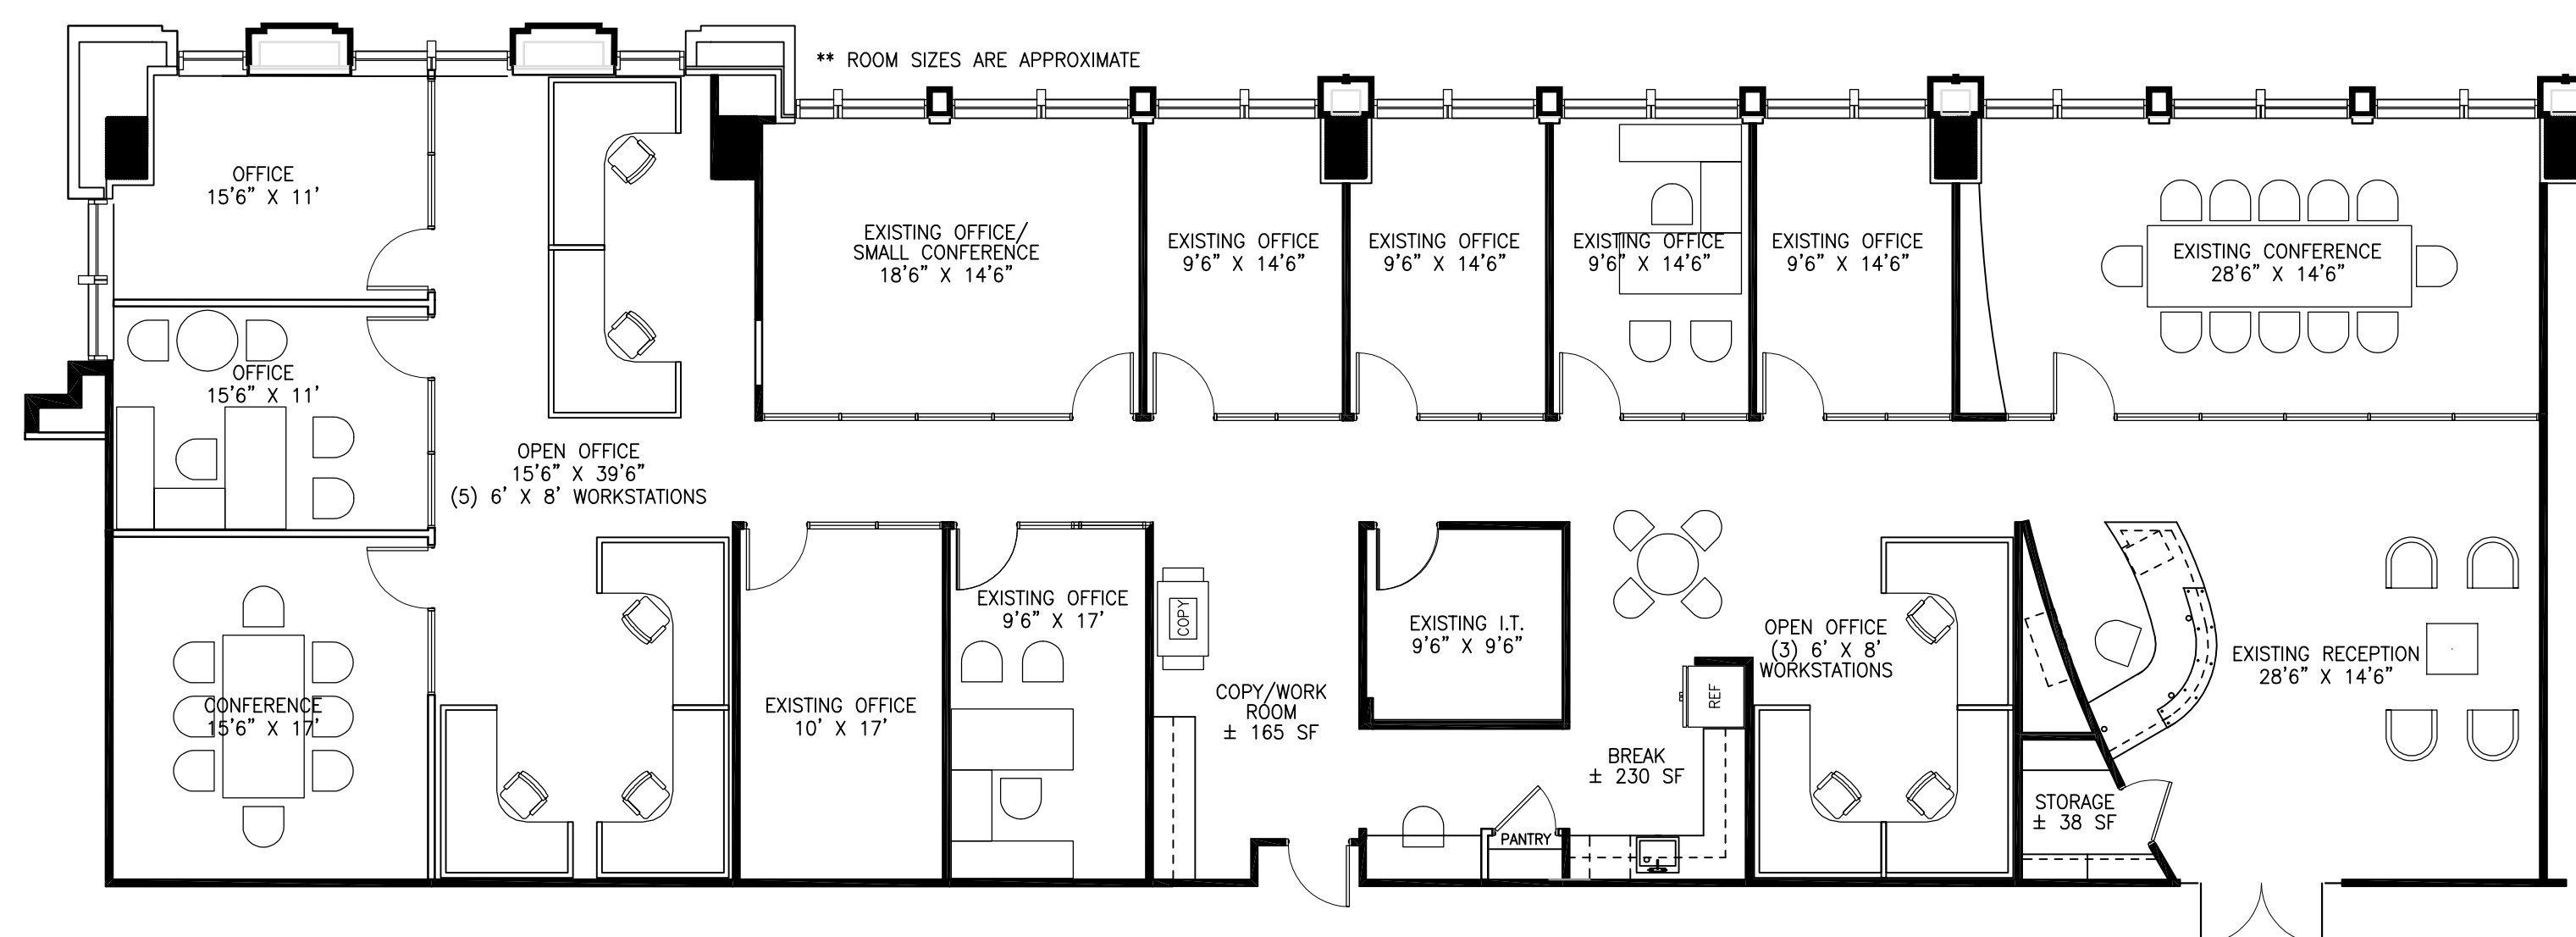

5080 Spectrum Drive
Suite 115 East
Addison, TX 75001
T: 972.385.3991
interprisedesign.com

**ROSEWOOD
COURT**

2101 CEDAR SPRINGS RD
DALLAS, TX 75201

1 OPTION A
SCALE: 1/8"=1'-0"

2 OPTION B
SCALE: 1/8"=1'-0"

4 OPTION B ALTERNATE
SCALE: 1/8"=1'-0"

3 OPTION C
SCALE: 1/8"=1'-0"

12TH FLOOR
KEY PLAN

NO.	ISSUED FOR	DATE
1	REVIEW	08-18-16
2	PRICING	
3	ENGINEERING	
4	TAS REVIEW	
5	BID	
6	CONSTRUCTION	
7	REVISION	08-22-16