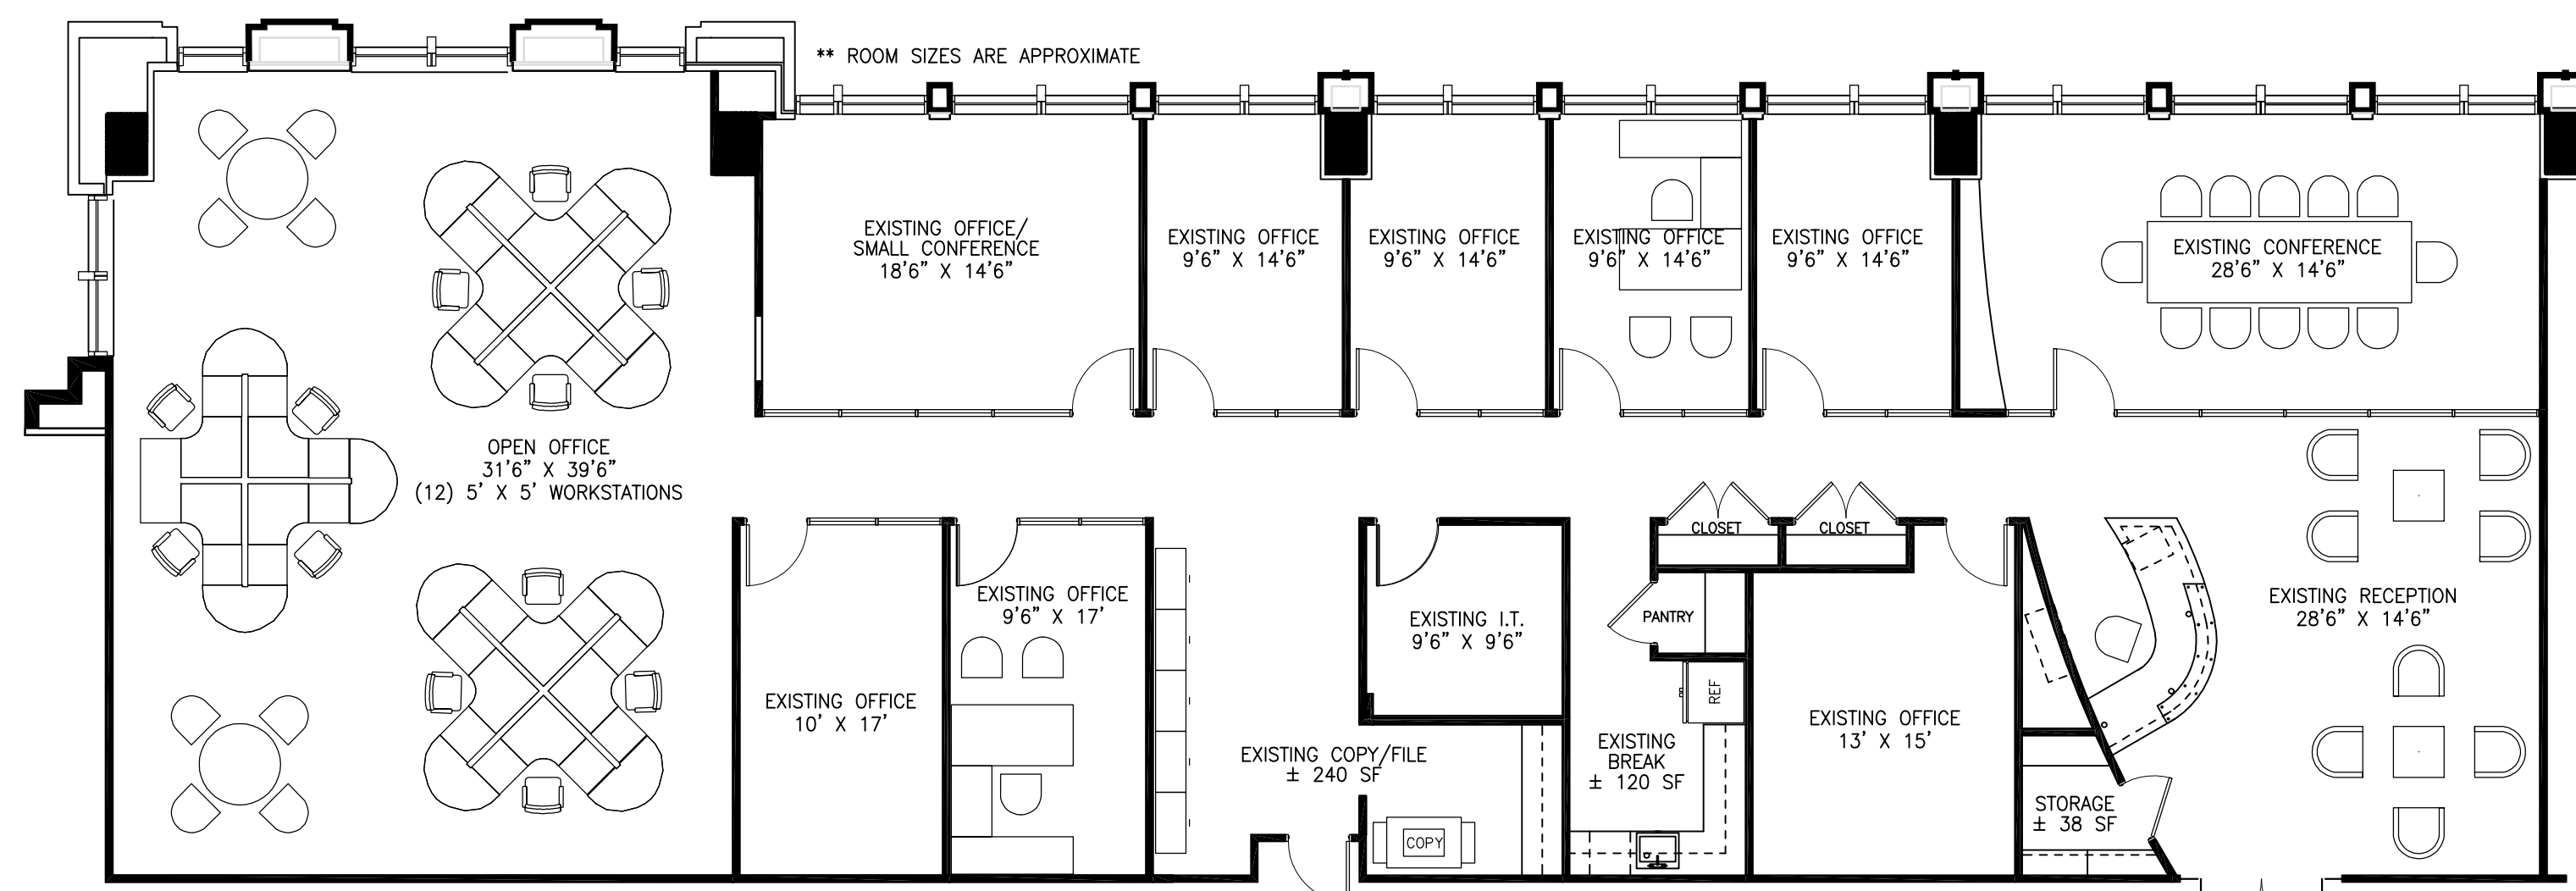

5080 Spectrum Drive
Suite 115 East
Addison, TX 75001
T: 972.385.3991
interprisedesign.com

**ROSEWOOD
COURT**

2101 CEDAR SPRINGS RD
DALLAS, TX 75201

1 OPTION A
SCALE: 1/8"=1'-0"

2 OPTION B
SCALE: 1/8"=1'-0"

4 OPTION B ALTERNATE
SCALE: 1/8"=1'-0"

3 OPTION C
SCALE: 1/8"=1'-0"

12TH FLOOR
KEY PLAN

NO.	ISSUED FOR	DATE
1	REVIEW	08-18-16
2	PRICING	
3	ENGINEERING	
4	TAS REVIEW	
5	BID	
6	CONSTRUCTION	
7	REVISION	08-22-16