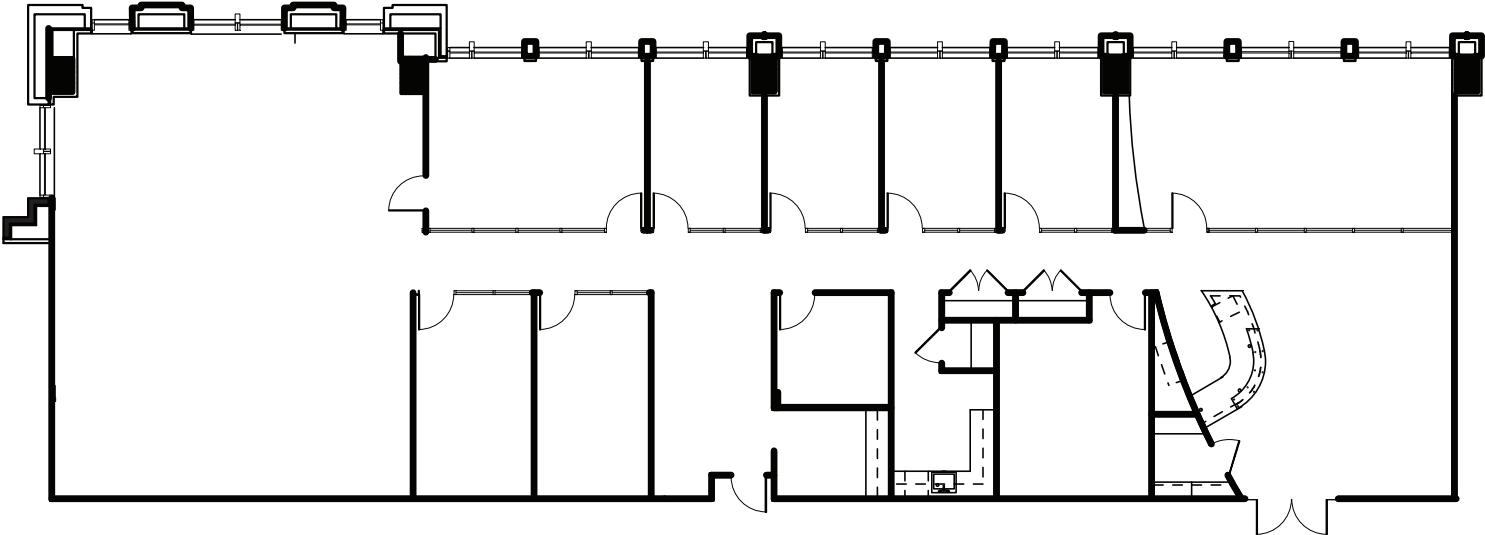

SUITE 1250

Square Feet: 5,331 RSF | Floor: 12TH FLOOR

SUITE 1250
KEY PLAN