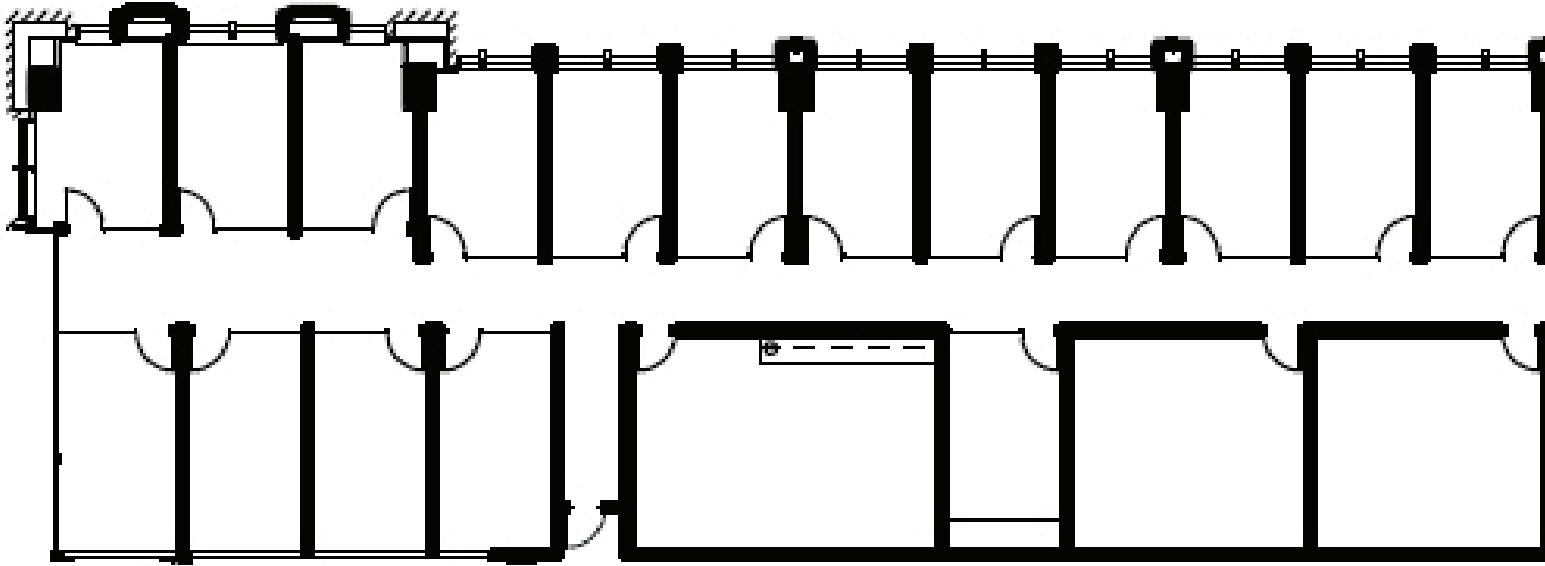

SUITE 1580

Square Feet: 5,649 RSF | Floor: 15TH FLOOR

SUITE 1580
KEY PLAN