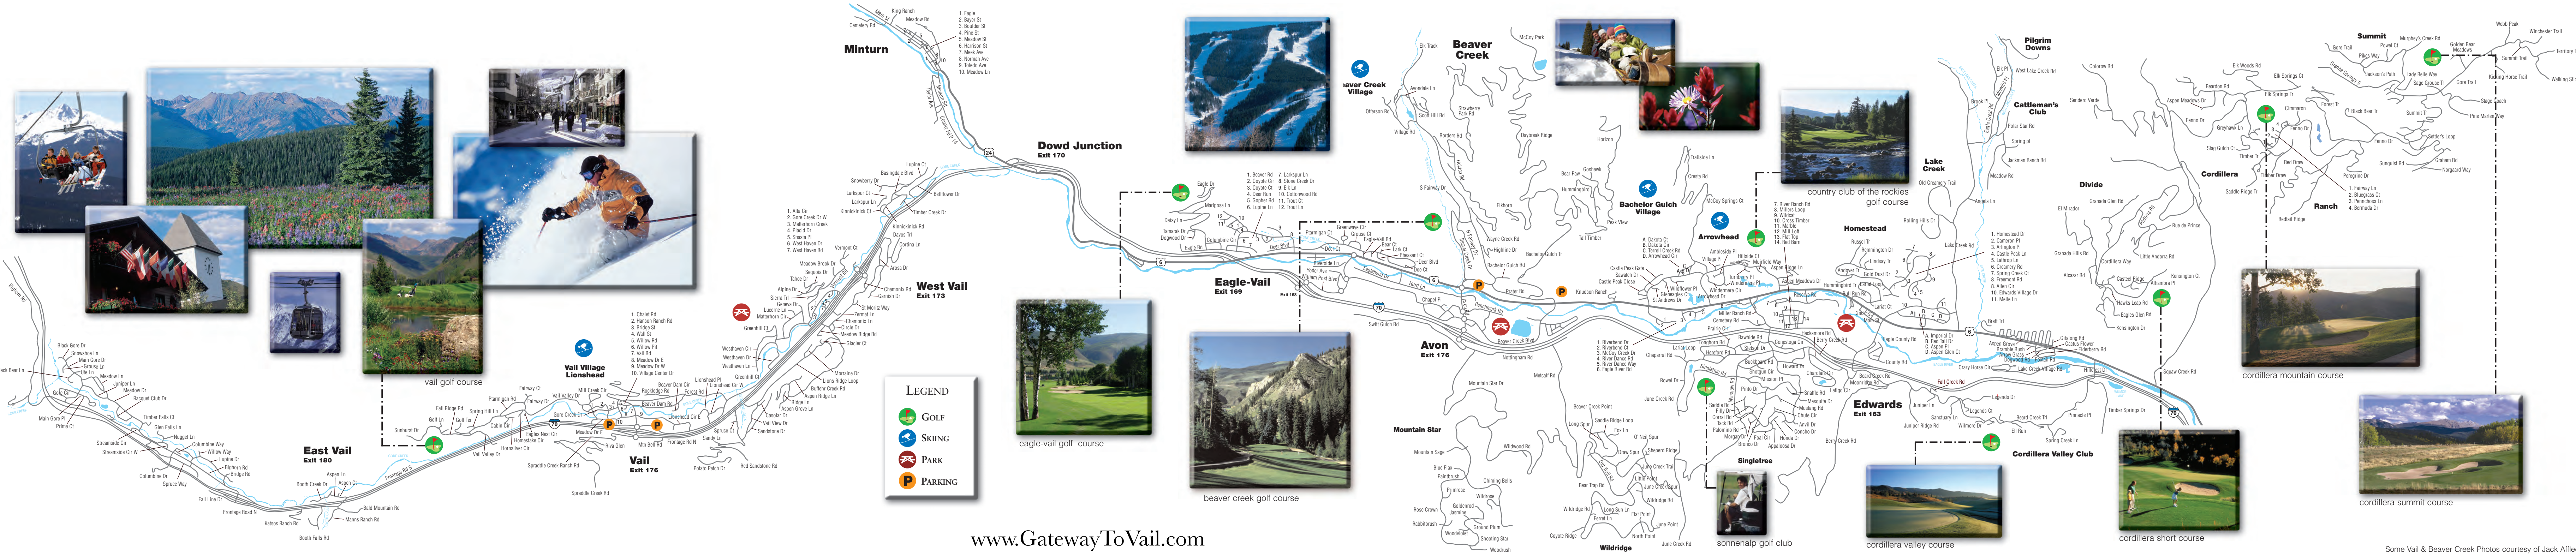

# VAIL VALLEY MAP

eagle springs country club

red sky ranch norman course

GatewayToVail.com  
The Gateway to your new home.

## GATEWAY RIVERWALK AT EDWARDS OFFICE

970.926.6777 // 888.278.9601

280 Main Street Suite C102  
Edwards Colorado 81632

- Minturn**
1. Eagle
  2. Bayer St
  3. Boulder St
  4. Pine St
  5. Meadow St
  6. Harrison St
  7. Meek Ave
  8. Norman Ave
  9. Toledo Ave
  10. Meadow Ln

- Avon**  
Exit 176
1. Riverbend Dr
  2. Riverbend Ct
  3. McCoy Creek Rd
  4. River Dance Rd
  5. River Dance Way
  6. Eagle River Way
  7. Miller Ranch Rd
  8. Cemetery Rd
  9. Rawhide Rd
  10. Conestoga Cir
  11. Berry Creek Rd
  12. Rowel Dr

- Summit**
1. Summit
  2. Summit
  3. Summit
  4. Summit
  5. Summit
  6. Summit
  7. Summit
  8. Summit
  9. Summit
  10. Summit
  11. Summit
  12. Summit

**LEGEND**

- GOLF
- SKIING
- PARK
- PARKING

www.GatewayToVail.com