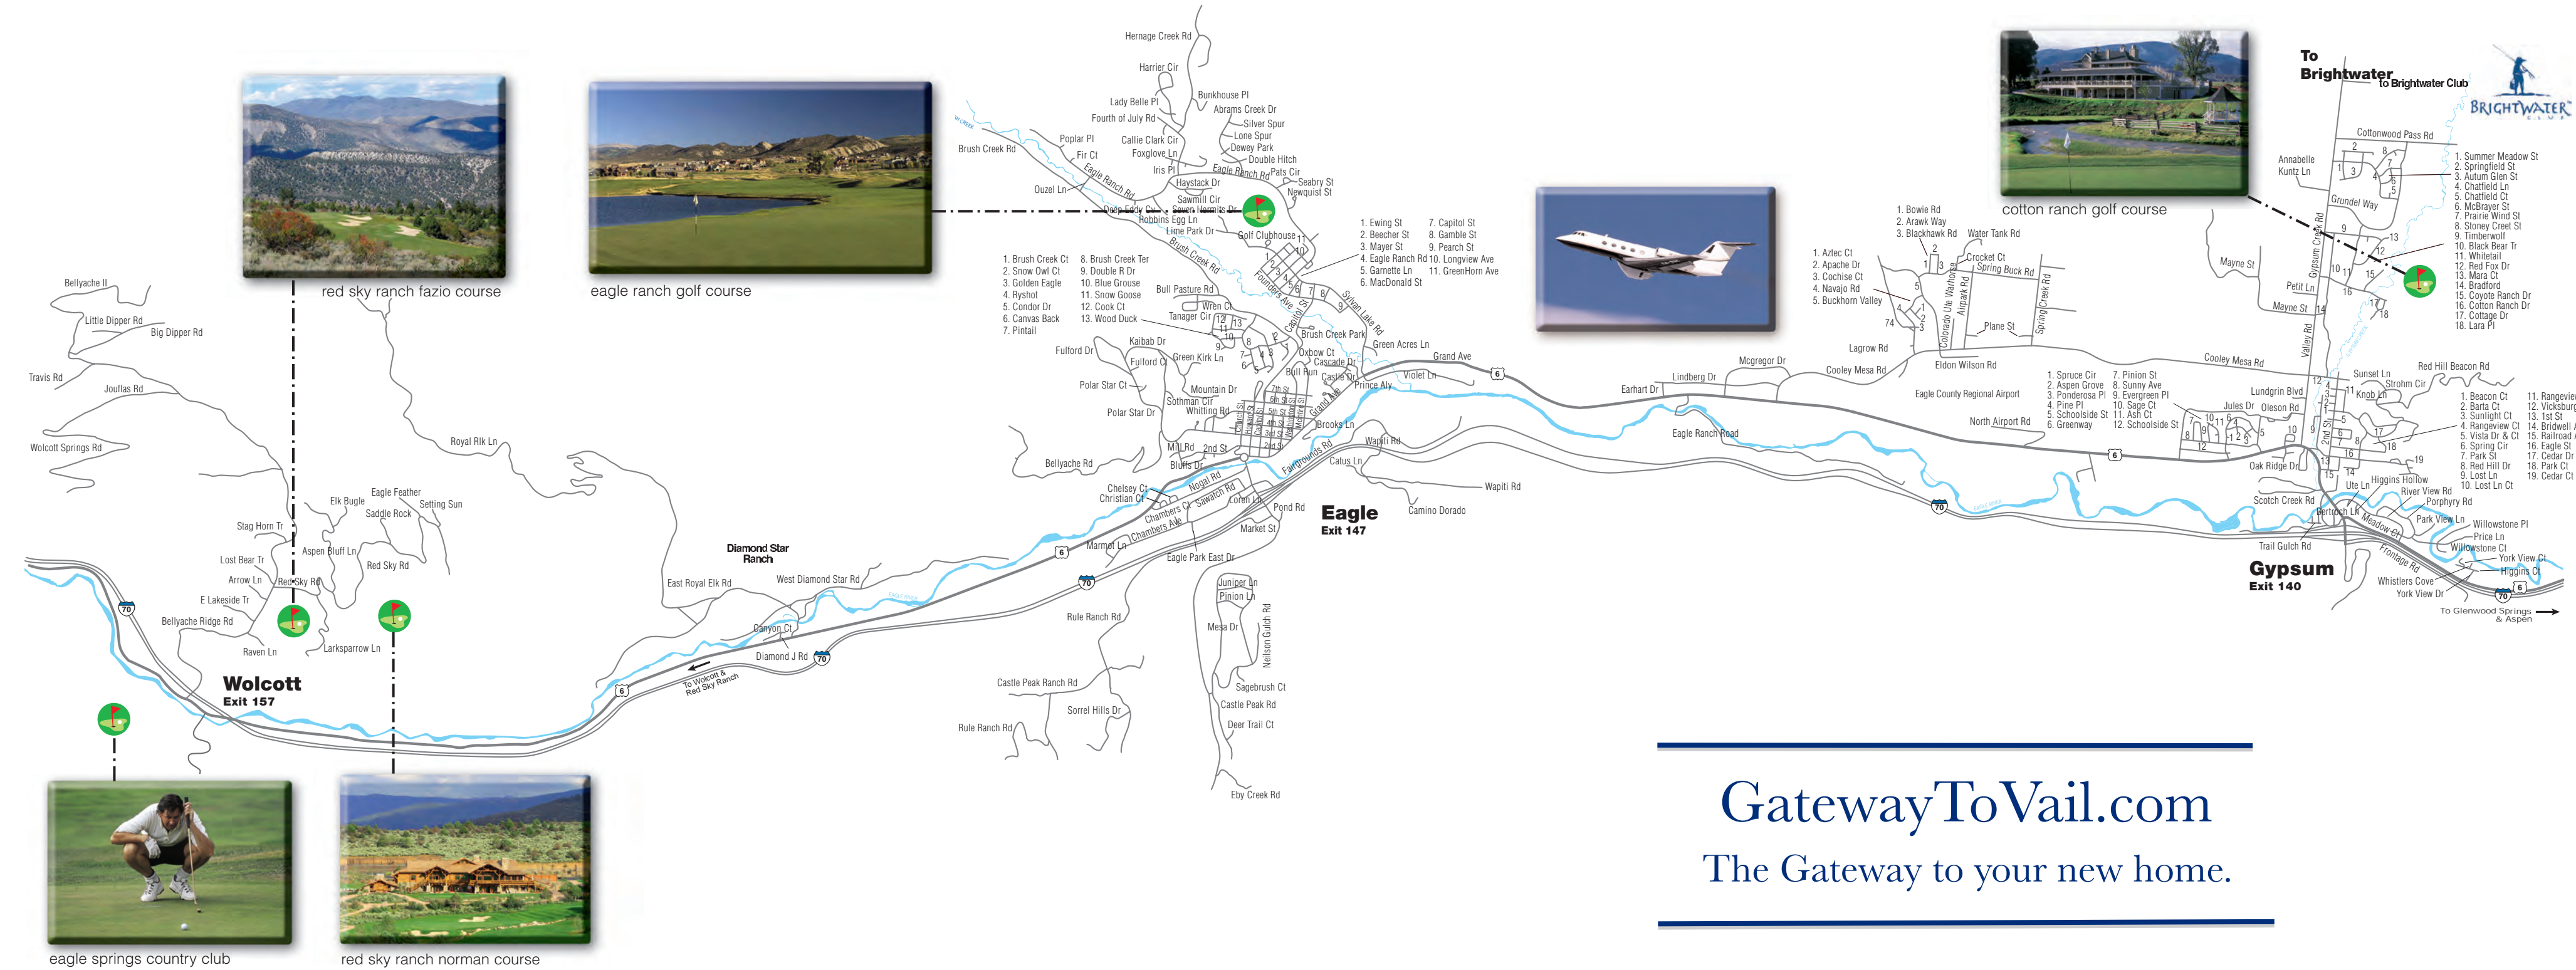

# VAIL VALLEY MAP

eagle springs country club

red sky ranch norman course

GatewayToVail.com  
The Gateway to your new home.

## GATEWAY RIVERWALK AT EDWARDS OFFICE

970.926.6777 // 888.278.9601

280 Main Street Suite C102  
Edwards Colorado 81632

- Minturn**
1. Eagle
  2. Bayer St
  3. Boulder St
  4. Pine St
  5. Meadow St
  6. Harrison St
  7. Meek Ave
  8. Norman Ave
  9. Toledo Ave
  10. Meadow Ln

- Cordillera Valley Club**
1. Cordillera Valley Club
  2. Cordillera Valley Club
  3. Cordillera Valley Club
  4. Cordillera Valley Club
  5. Cordillera Valley Club
  6. Cordillera Valley Club
  7. Cordillera Valley Club
  8. Cordillera Valley Club
  9. Cordillera Valley Club
  10. Cordillera Valley Club
  11. Cordillera Valley Club
  12. Cordillera Valley Club

- Summit**
1. Summit
  2. Summit
  3. Summit
  4. Summit
  5. Summit
  6. Summit
  7. Summit
  8. Summit
  9. Summit
  10. Summit
  11. Summit
  12. Summit

**LEGEND**

- GOLF
- SKIING
- PARK
- PARKING

www.GatewayToVail.com